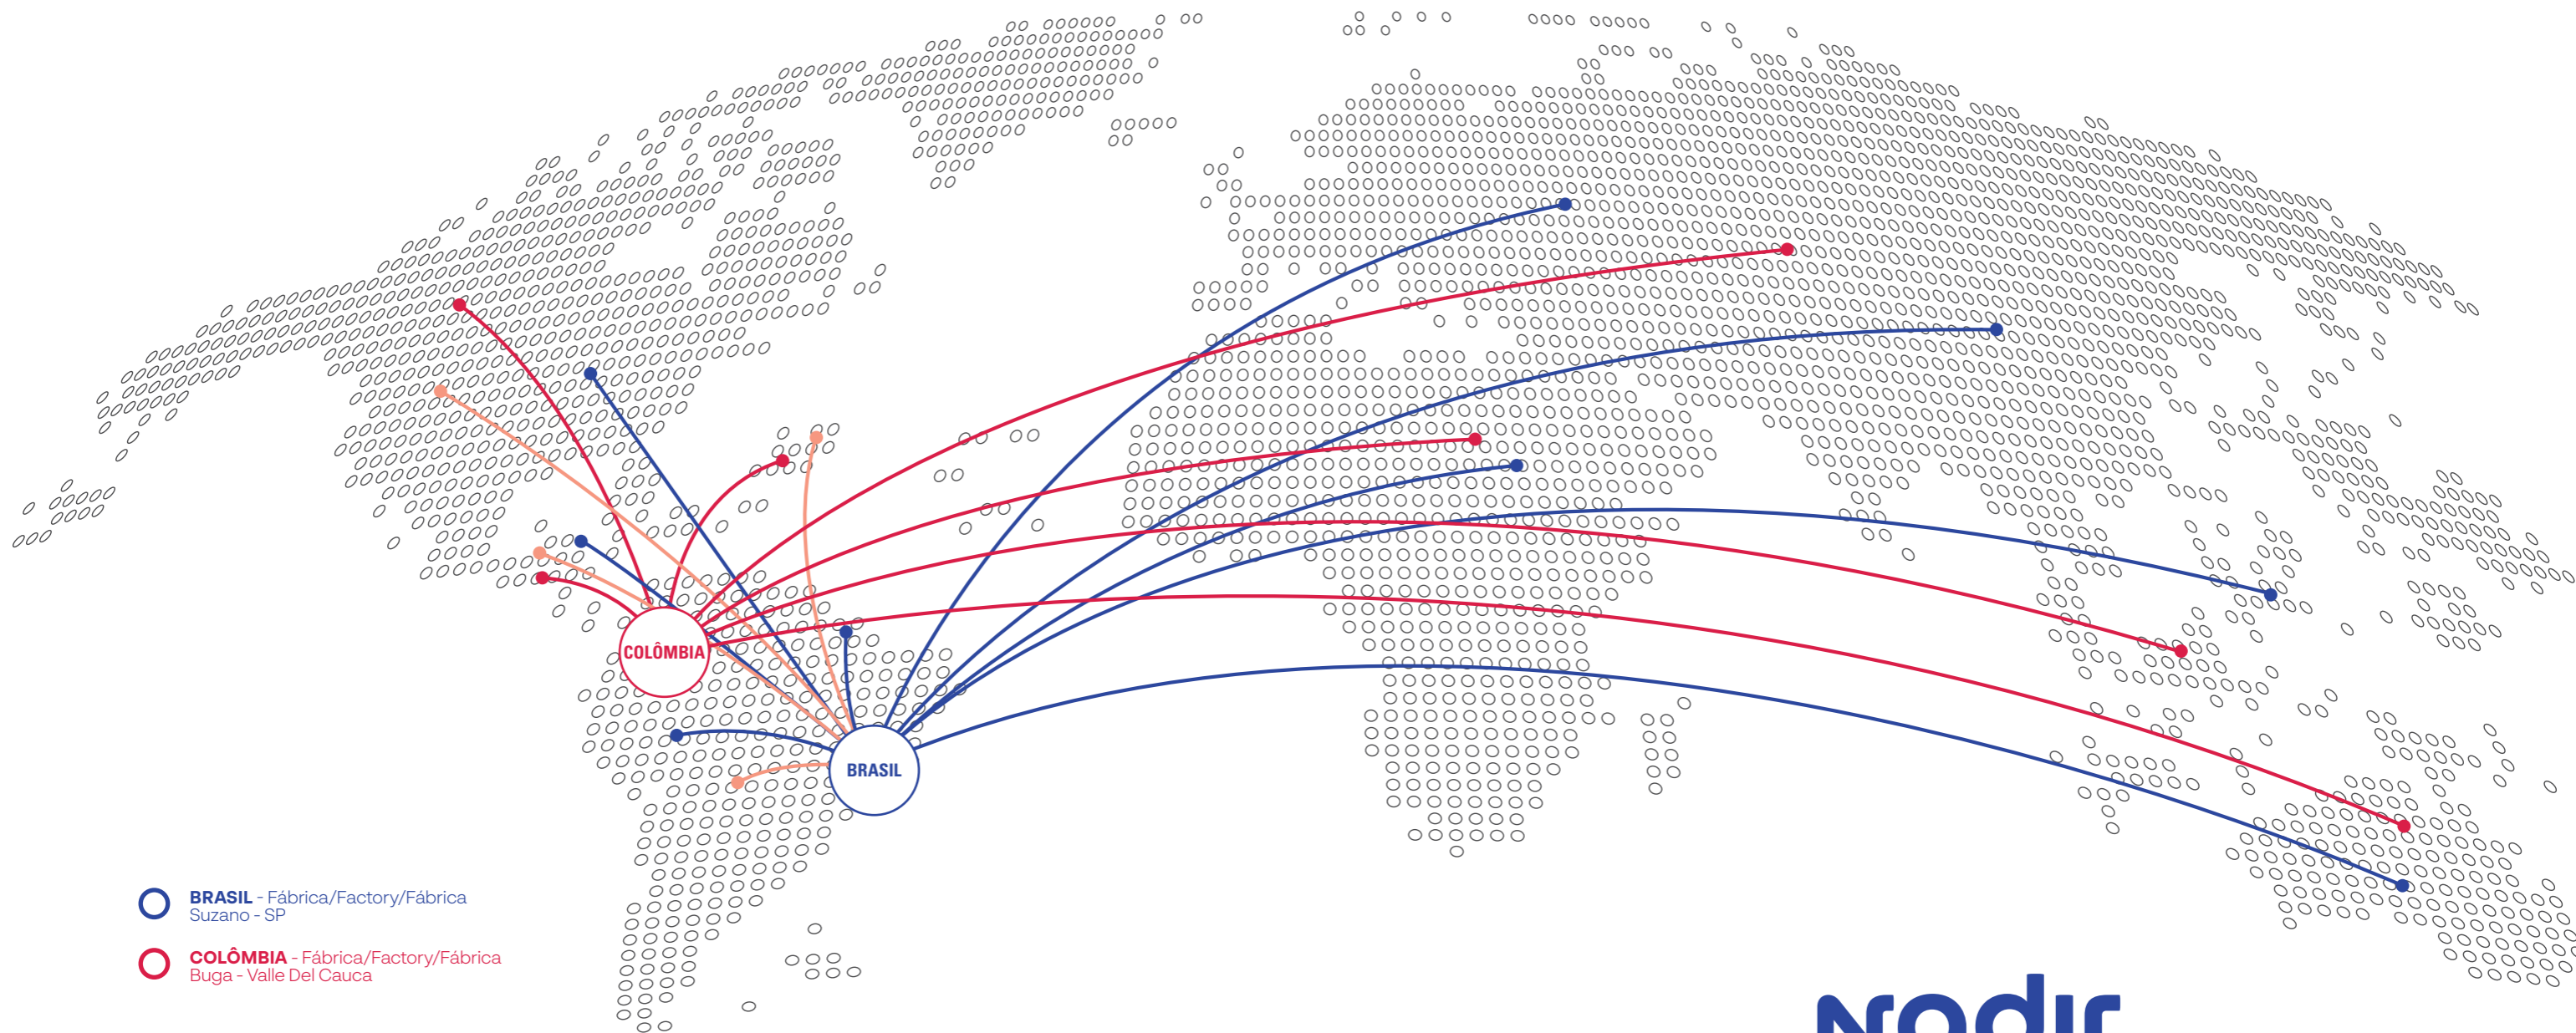

PRESENÇA GLOBAL NADIR

Nadir Global Presence / Presencia Global Nadir

BRASIL - Fábrica/Factory/Fábrica
Suzano - SP

COLÔMBIA - Fábrica/Factory/Fábrica
Bugá - Valle Del Cauca

Presente no dia-a-dia de consumidores dos cinco continentes, a **Nadir** é composta por marcas consagradas como **Nadir, Copo Americano, Marinex, Sempre, Duralex e Cristar.**

Present in consumer's everyday lives on five continents, Nadir is composed of renowned brands such as Nadir, Copo Americano, Marinex, Sempre, Duralex, and Cristar.

Presente en la vida cotidiana de los consumidores de los cinco continentes, Nadir está formada por marcas de renombre como Nadir, Vaso Americano, Marinex, Sempre, Duralex y Cristar.

Os produtos Cristar não serão comercializados no Brasil. Os produtos da marca Duralex só podem ser comercializados na América do Sul, Bahamas, Costa Rica, Porto Rico e Trinidad y Tobago. Para demais países ver folder.

Cristar products will not be sold in Brazil. The Duralex trade can be marketed only in South America, Bahamas, Costa Rica, Porto Rico and Trinidad y Tobago. For other countries please check the folder.

Los productos Cristar no se venderán en Brasil. Los productos de la marca Duralex sólo pueden ser comercializados en America del Sur, Bahamas, Costa Rica, Porto Rico and Trinidad y Tobago. Para otros países vea el folleto.